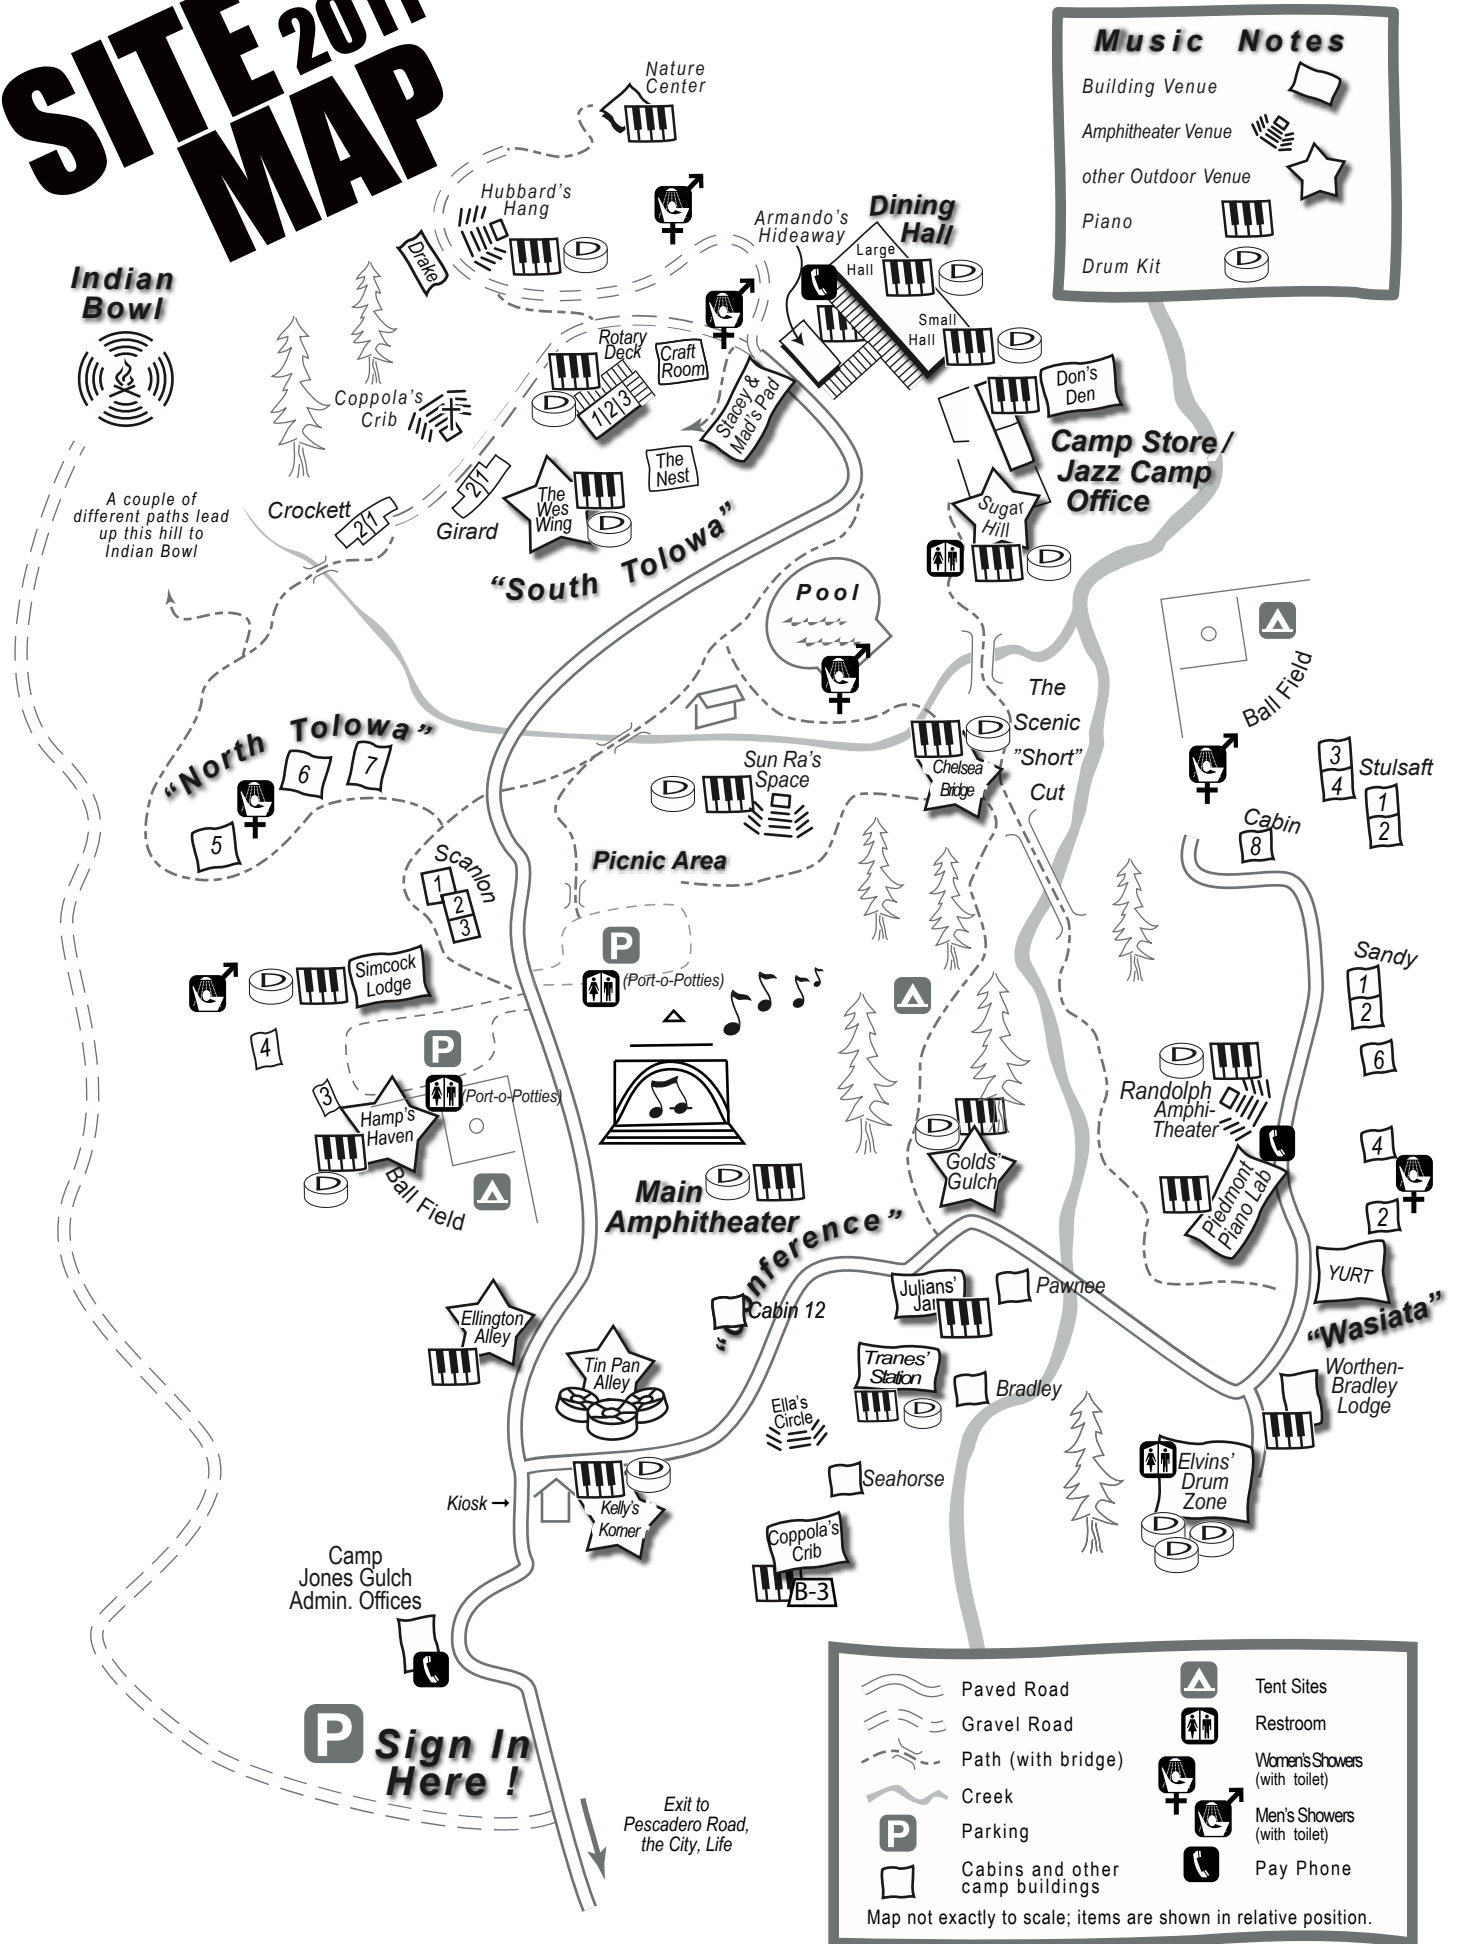

# SITE 2011 MAP

## Music Notes

- Building Venue 
- Amphitheater Venue 
- other Outdoor Venue 
- Piano 
- Drum Kit 

## Indian Bowl

A couple of different paths lead up this hill to Indian Bowl

	Paved Road		Tent Sites
	Gravel Road		Restroom
	Path (with bridge)		Women's Showers (with toilet)
	Creek		Men's Showers (with toilet)
	Parking		Pay Phone
	Cabins and other camp buildings		

Map not exactly to scale; items are shown in relative position.